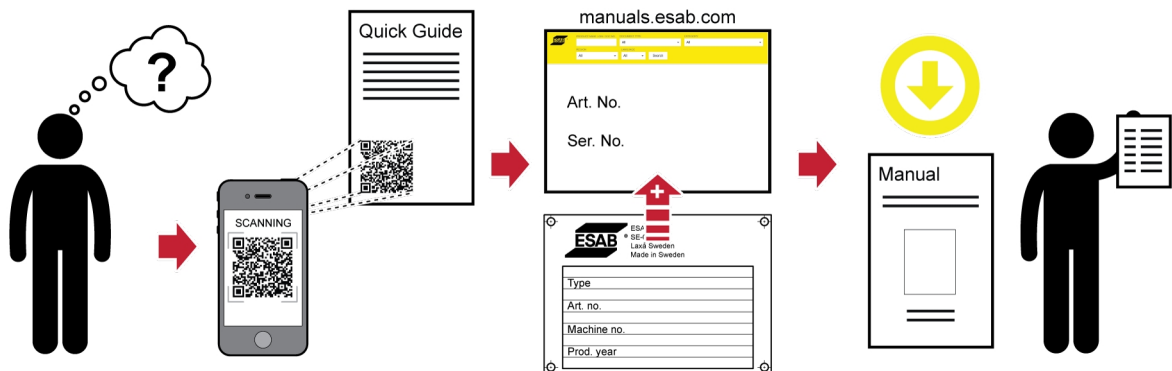

 WE CARE ABOUT THE ENVIRONMENT
 FIND YOUR MANUAL ONLINE
manuals.esab.com

For contact information visit esab.com

ESAB Corporation, 2800 Airport Road Denton, TX 76207, USA, Phone +1 800 378 8123

ESAB AB, Lindholmsallén 9, Box 8004, 402 77 Gothenburg, Sweden, Phone +46 (0) 31 50 90 00